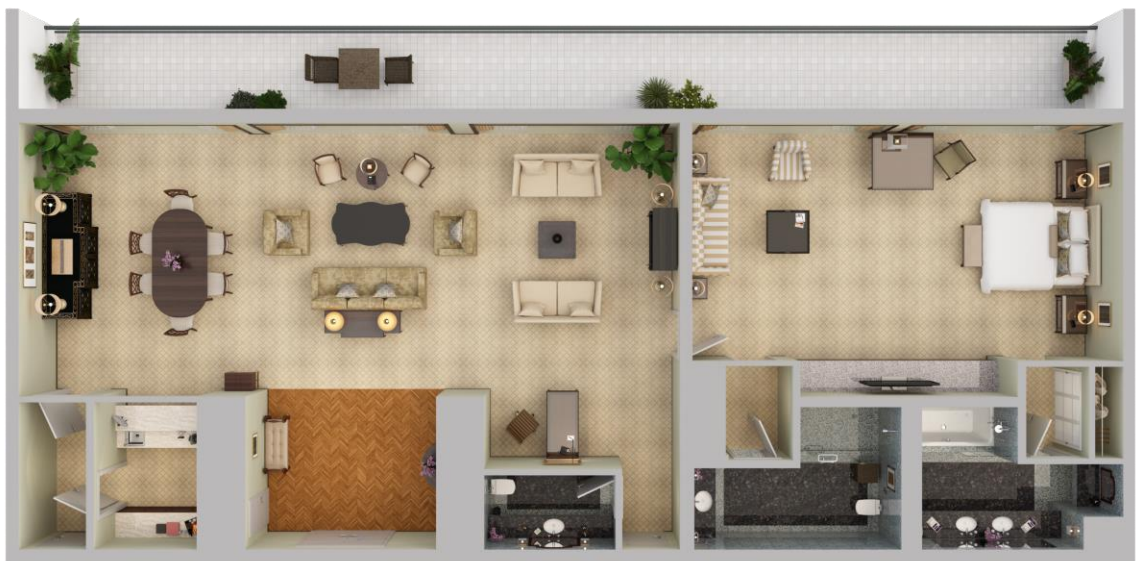

TOP VIEW

**Presidential Suite**  
220 sqm / 2,375 sqft  
(Including Balcony)

SIDE VIEW I

**Presidential Suite**  
220 sqm / 2,375 sqft  
(Including Balcony)

SIDE VIEW 2

**Presidential Suite**  
220 sqm / 2,375 sqft  
(Including Balcony)