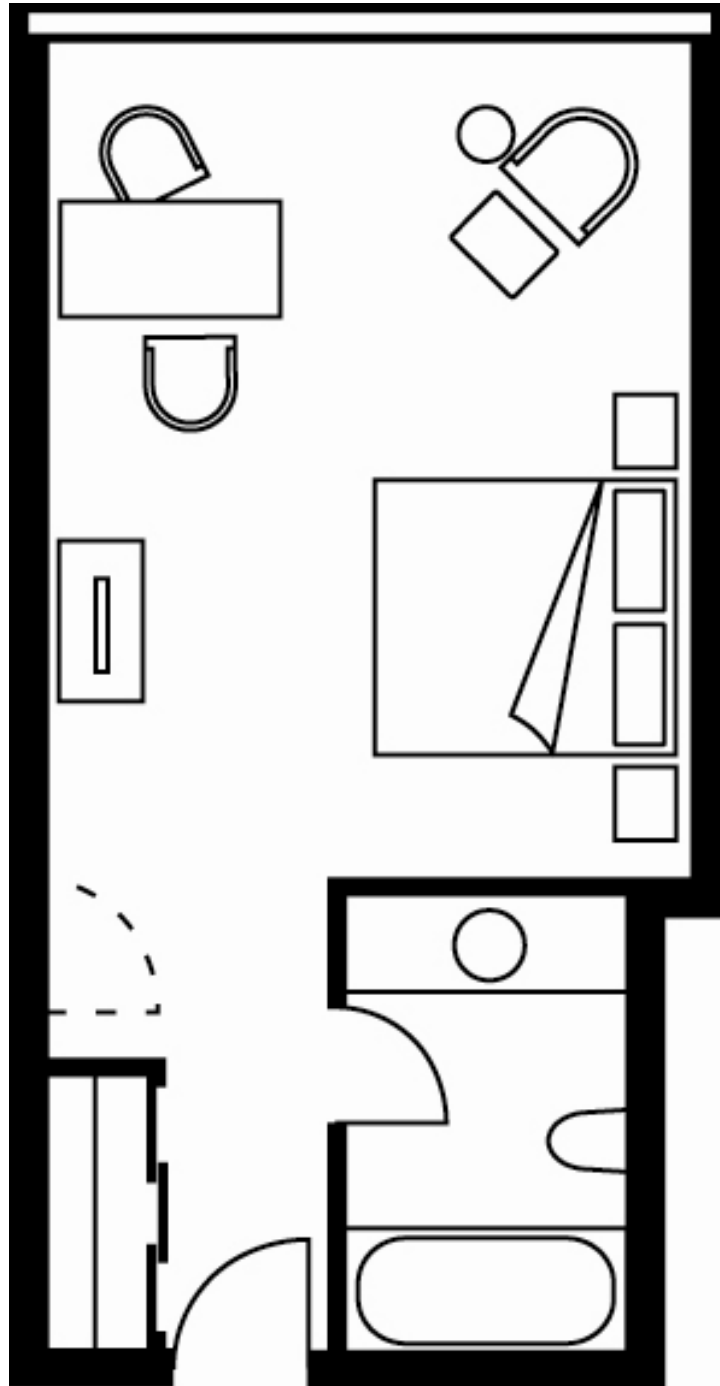

Regent

SINGAPORE

Classic Room

36m² / 400ft²