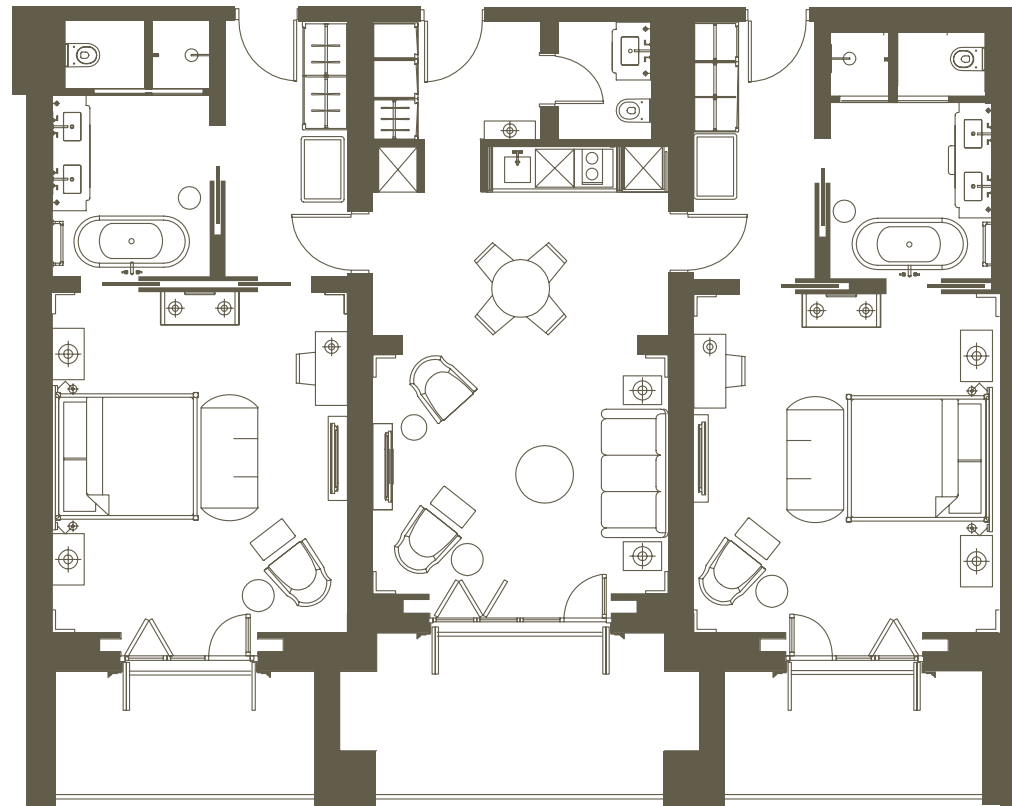

Regent

PORTO MONTENEGRO

TWO BEDROOM SUITE SEA VIEW*

INTERNAL AREA	123 SQM
EXTERNAL AREA	33-35 SQM

**Regent Porto Montenegro cannot guarantee that the room assigned to you upon your arrival will match the layout presented in this presentation.*