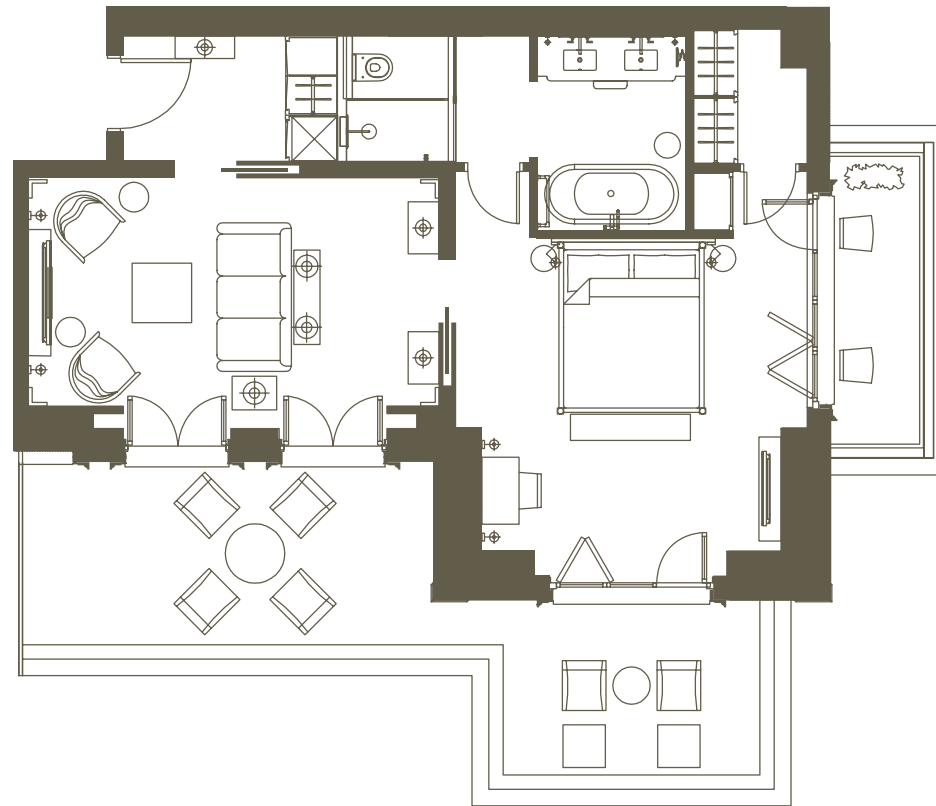

Regent

PORTO MONTENEGRO

JUNIOR SUITE SEA VIEW*

INTERNAL AREA	69 SQM
EXTERNAL AREA	56 SQM

**Regent Porto Montenegro cannot guarantee that the room assigned to you upon your arrival will match the layout presented in this presentation.*