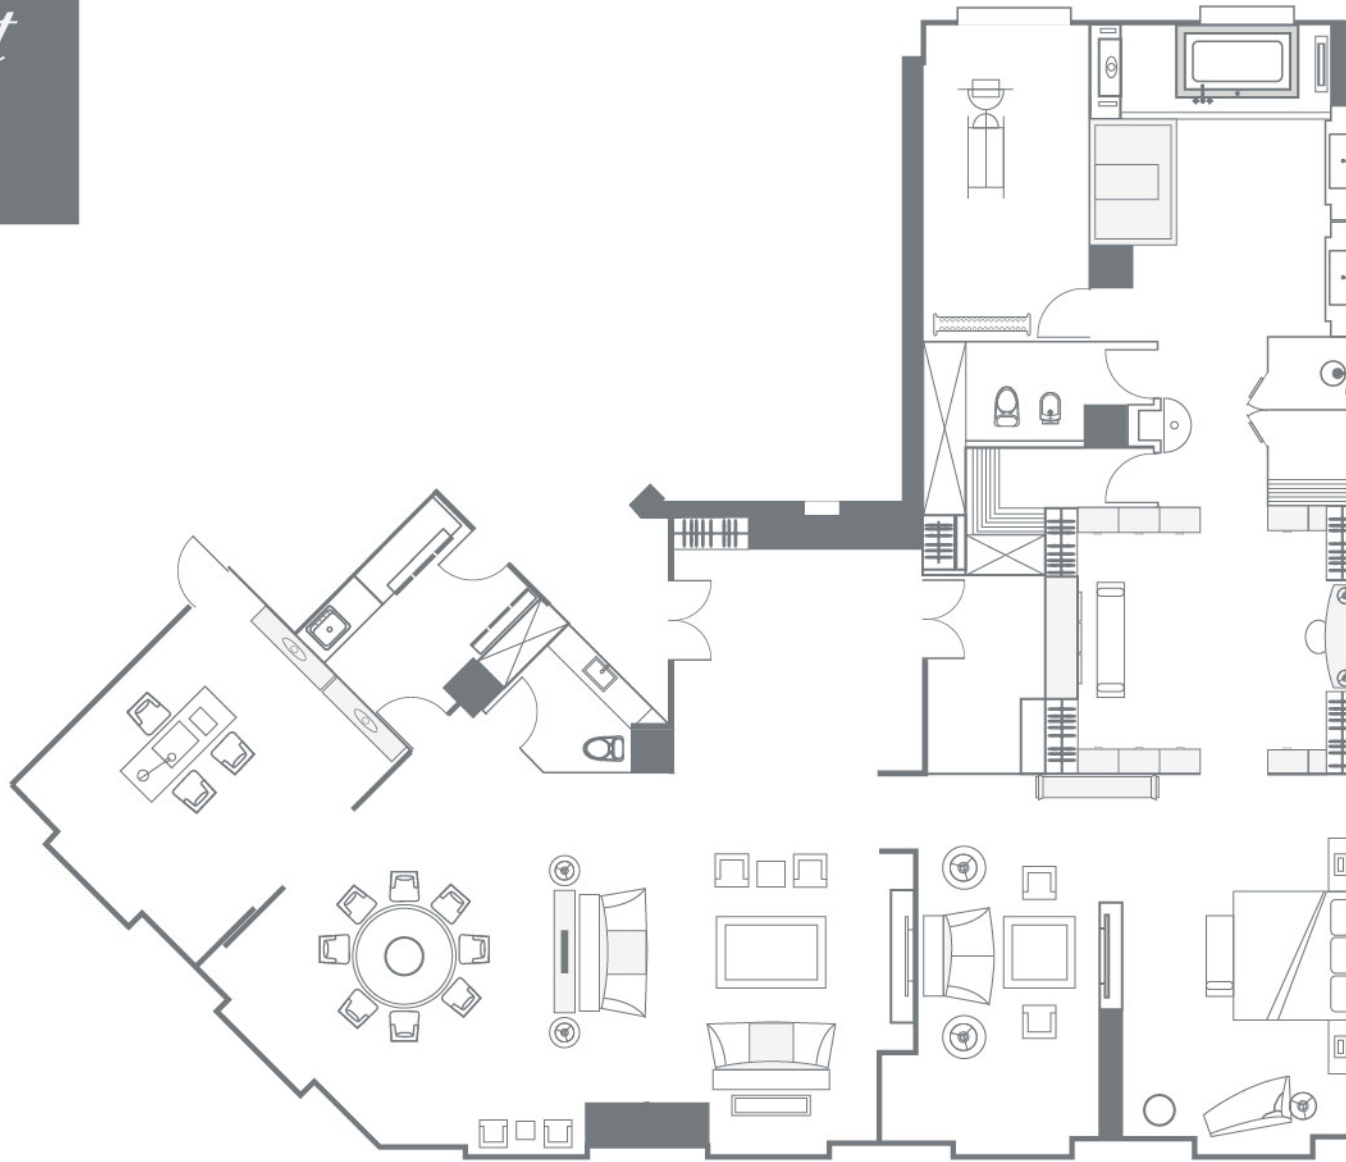

Regent

BEIJING

President Suite (1856)

360 sqm

King Bed