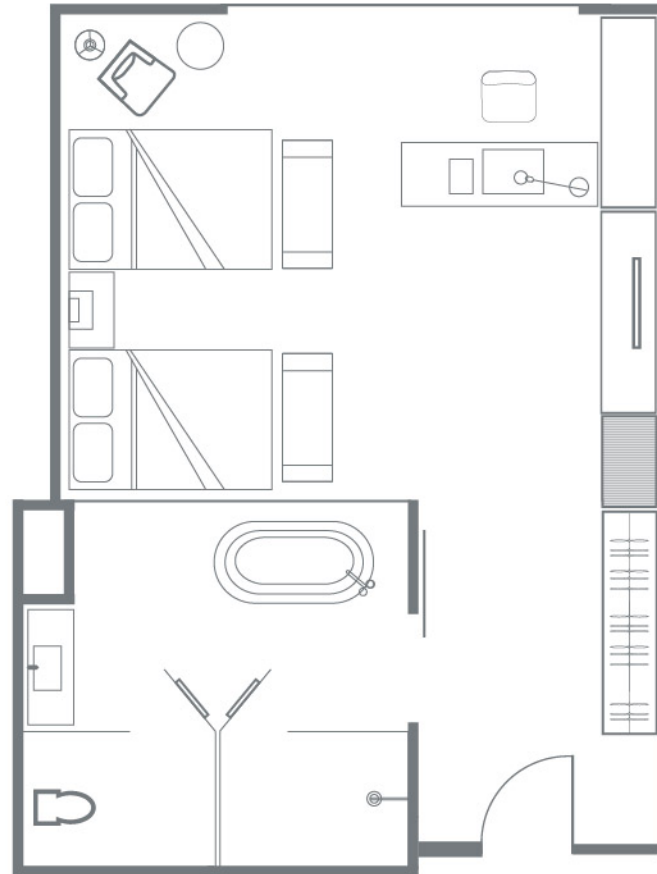

Regent

BEIJING

Deluxe / Premium Room
45 sqm
Twin Beds