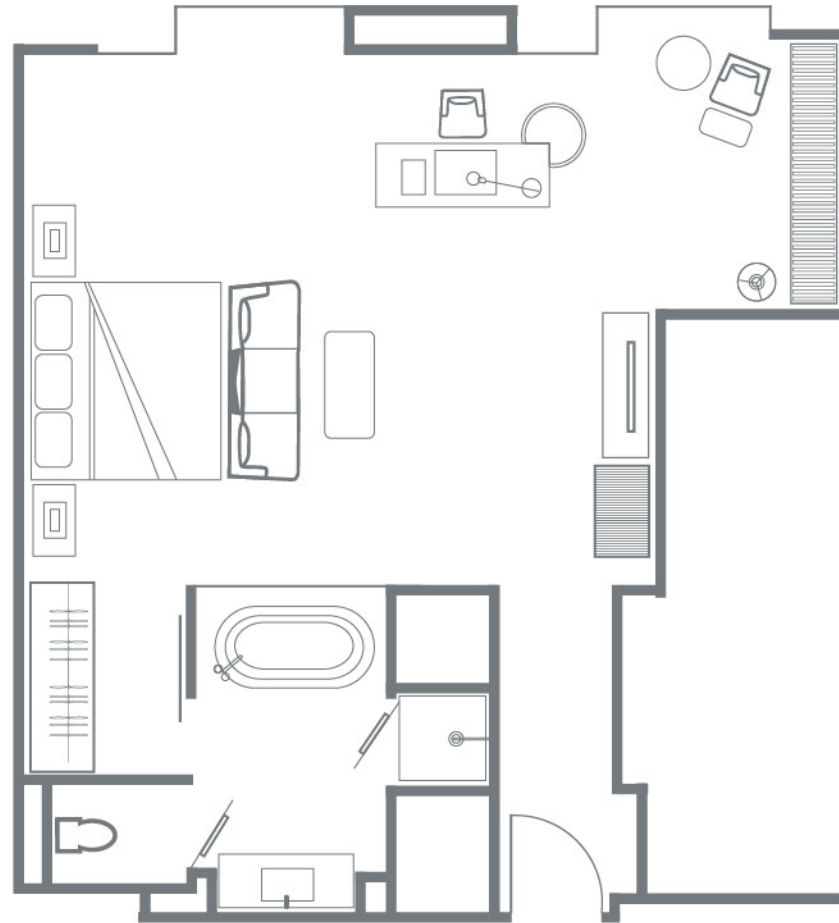

*Regent*

BEIJING

Executive Room (29 series)

65 sqm

King Bed