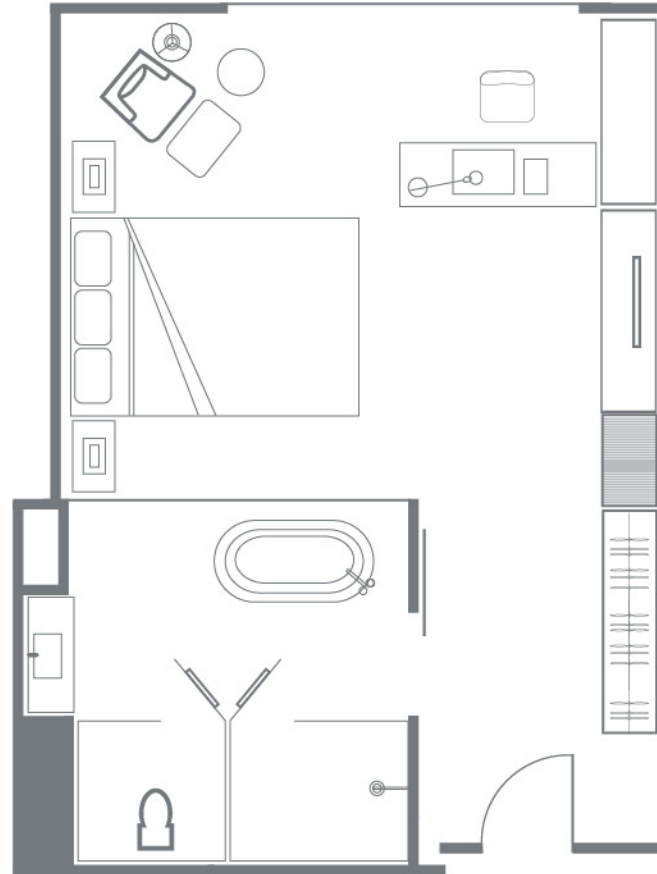

Regent

BEIJING

Deluxe / Premium Room
45 sqm
King Bed