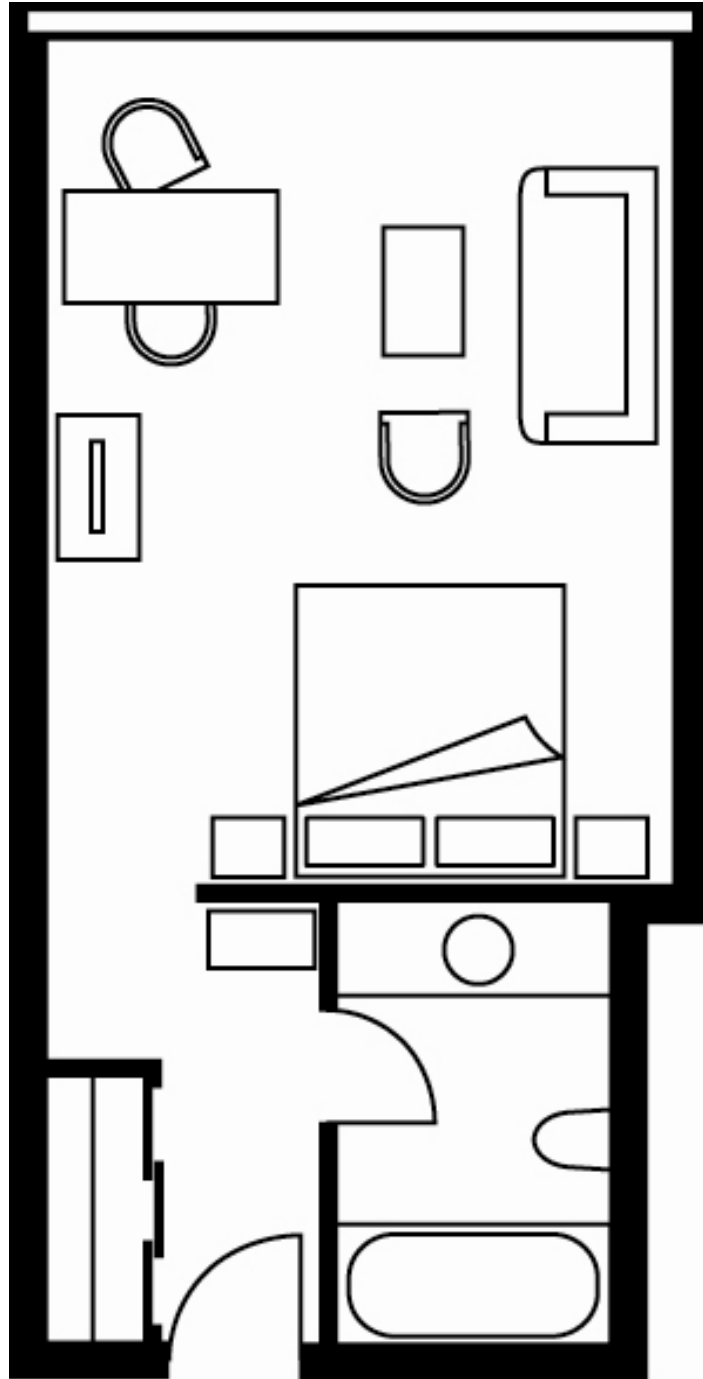

Regent

SINGAPORE
A FOUR SEASONS HOTEL

Deluxe Room
38m² / 410ft²